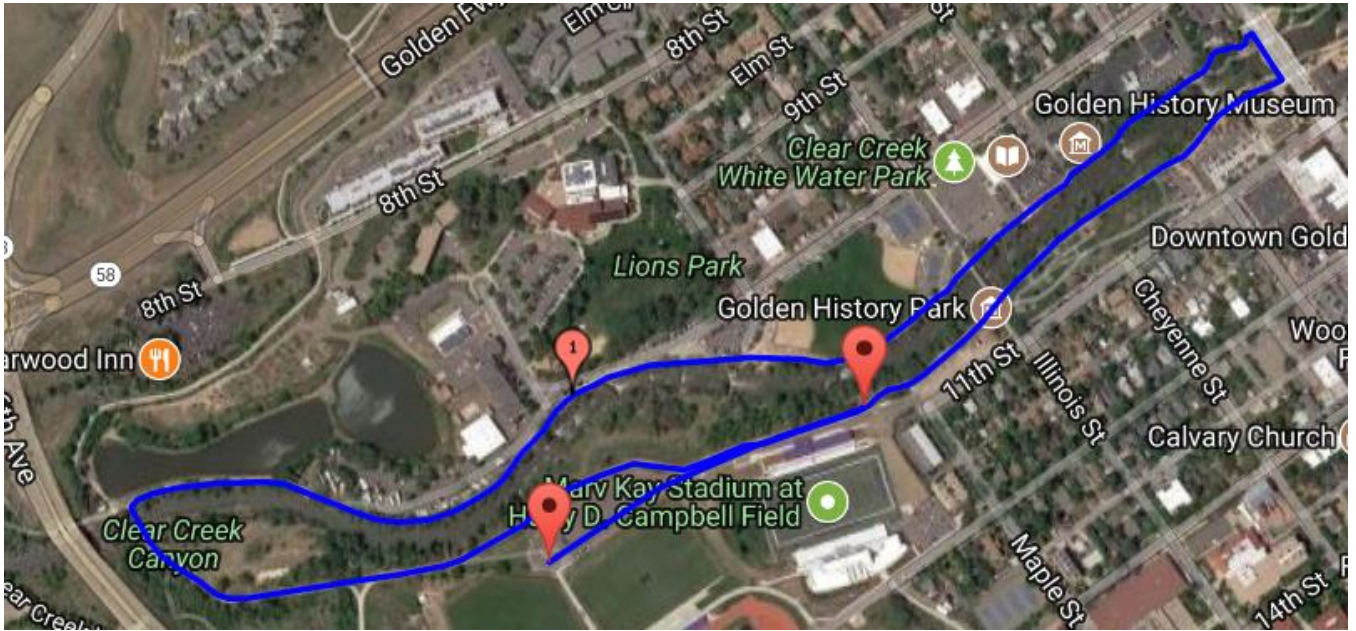

2018 Boulder Corporate Relays 5K Road Race Course

Clear Creek Canyon Bike Path, Golden CO. Colorado School of Mines

- Starting Line: West end of parking lot to the North of the track, accessible from the West end of 11th Street.
- Two loops on the bike path, counter-clockwise. Each loop is approximately 1.45 miles.
- Finish Line: 1048' 2" East of Starting Line.
- Water Stop: halfway point.